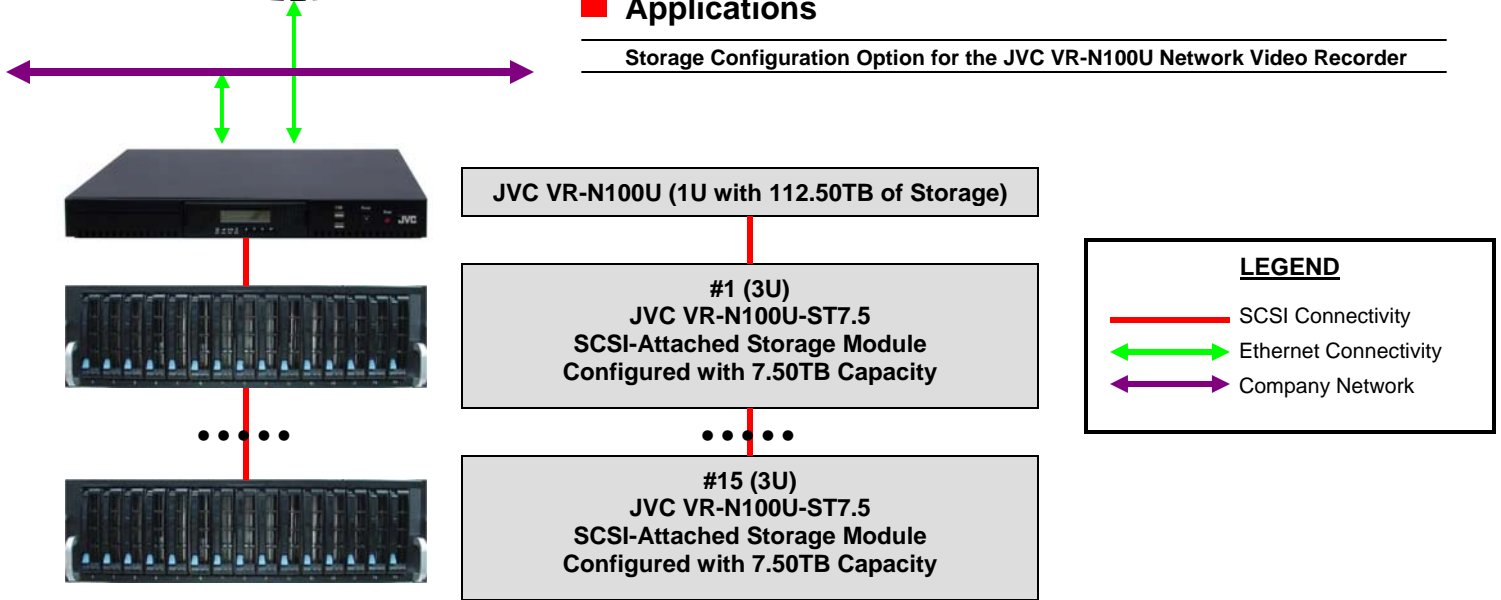

Key Features

- Custom Configured for Optimized Performance with the VR-N100U Network Video Recorder
- Designed to Integrate Easily with the VR-N100U for Expandable Storage
- High Storage Density in a Compact 3U Form Factor (1.20TB up to 7.50TB)
- Utilizes Fast and Robust Serial ATA Drives
- Hardware Controller Offers Various RAID Levels
- Fast LVD SCSI Interface and Requires Only A Single SCSI ID
- Single and Dual Host Support
- Dual Redundant Power Supplies
- Storage capacity of 1.20TB up to 7.50TB per unit
- Completely Scalable Storage

Configuration Example

One External Storage Module attached to the Network Video Recorder via SCSI for additional online video storage.

JVC VR-N100U Managed Network Cameras on Dedicated Camera Channel via Network Switch or VLAN (Maximum 16 Cameras per VR-N100U)

Specifications

Form Factor	3U
Controller	Hardware RAID
Disk Interface	Serial ATA (150 MB/s)
Disk Channels	15 Parallel
Disk Type	48-bit LBA
Host Interface	Dual LVD SCSI
Host Connector Type	High-Density 68-pin
Host Channels	2
Drive Bays/Slots	15
Power Supply	Dual 400 Watt Redundant with Load Sharing
RAID Levels	0, 1, 3, 5, 10, JBOD
Array Roaming	Yes
Online Capacity Expansion	Yes
Rebuild Hot Spare Drives	Automatic and Transparent
Drive Hot Swap	Yes
Drive Insert/Remove	Auto-Detect and Rebuild
Management Tools	LED and Alarm Buzzer
Dimensions	455 x 133 x 425 mm (LxHxW)
Weight	16 kg (without HDD installed)
Input Voltage	100-240V AC

Accessories

Removable Drive Canisters	15 Total
Sliding Rackmount Rail Kit	Included
LVD SCSI Cable	Included
LVD SCSI Terminator	Included
Power Cord	Included (North American Market Only)

Applications

Storage Configuration Option for the JVC VR-N100U Network Video Recorder